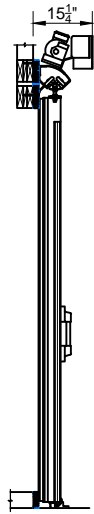

① SCALE: 1/4" = 1'-0"

②

③ SCALE: 1/4" = 1'-0"

④ SCALE: 1/4" = 1'-0"

Bi-Parting Horizontal Electric Slide Door with Face Casings

Model EFD-BPHES

Bottom Door Guide

Exterior Pull Handle with Interior Recessed Handle

- ① ELEVATION – SWEEP BOTTOM BI-PARTING DOOR (EXTERIOR)
- ② SECTION – SWEEP BOTTOM BI-PARTING DOOR
- ③ ELEVATION – SWEEP BOTTOM BI-PARTING DOOR (INTERIOR)
- ④ JAMB – SWEEP BOTTOM BI-PARTING DOOR

⑤ SCALE: 1/4" = 1'-0"

⑥

⑦ SCALE: 1/4" = 1'-0"

⑧ SCALE: 1/4" = 1'-0"

Bi-Parting Horizontal Electric Slide Door with Face Casings

Model EFD-BPHES

Bottom Door Guide

Exterior Pull Handle with Interior Recessed Handle

- ⑤ ELEVATION – HIGH SILL STEP OVER BI-PARTING DOOR (EXTERIOR)
- ⑥ SECTION – HIGH SILL STEP OVER BI-PARTING DOOR
- ⑦ ELEVATION – HIGH SILL STEP OVER BI-PARTING DOOR (INTERIOR)
- ⑧ JAMB – HIGH SILL STEP OVER BI-PARTING DOOR

⑨ SCALE: 1/4" = 1'-0"

⑩

⑪ SCALE: 1/4" = 1'-0"

⑫ SCALE: 1/4" = 1'-0"

Page 3/4
Bi-Parting Horizontal Electric Slide Door with Face Casings
Model EFD-BPHES
 Bottom Door Guide
 Exterior Pull Handle with Interior Recessed Handle