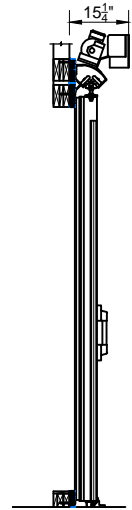

① SCALE: 1/4" = 1'-0"

②

③ SCALE: 1/4" = 1'-0"

④ SCALE: 1/4" = 1'-0"

Bi-Parting Horizontal Electric Slide Door with Face Casings

Model EFD-BPHES

Bottom Door Guide

Exterior Pull Handle with Interior Recessed Handle

- ① ELEVATION – SWEEP BOTTOM BI-PARTING DOOR (EXTERIOR)
- ② SECTION – SWEEP BOTTOM BI-PARTING DOOR
- ③ ELEVATION – SWEEP BOTTOM BI-PARTING DOOR (INTERIOR)
- ④ JAMB – SWEEP BOTTOM BI-PARTING DOOR

⑤ SCALE: 1/4" = 1'-0"

⑥

⑦ SCALE: 1/4" = 1'-0"

⑧ SCALE: 1/4" = 1'-0"

Bi-Parting Horizontal Electric Slide Door with Face Casings

Model EFD-BPHES

Bottom Door Guide

Exterior Pull Handle with Interior Recessed Handle

- ⑤ ELEVATION – HIGH SILL STEP OVER BI-PARTING DOOR (EXTERIOR)
- ⑥ SECTION – HIGH SILL STEP OVER BI-PARTING DOOR
- ⑦ ELEVATION – HIGH SILL STEP OVER BI-PARTING DOOR (INTERIOR)
- ⑧ JAMB – HIGH SILL STEP OVER BI-PARTING DOOR

⑨ SCALE: 1/4" = 1'-0"

⑩

⑪ SCALE: 1/4" = 1'-0"

⑫ SCALE: 1/4" = 1'-0"

Page 3/4
Bi-Parting Horizontal Electric Slide Door with Face Casings
Model EFD-BPHES
 Bottom Door Guide
 Exterior Pull Handle with Interior Recessed Handle