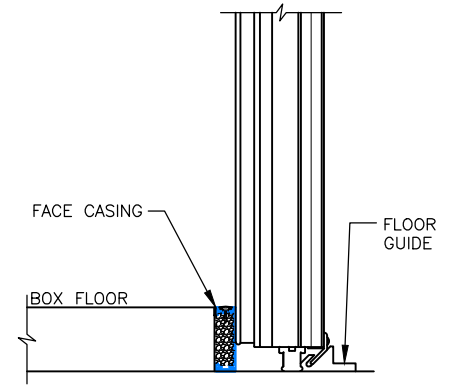

- ⑨ ELEVATION – HIGH SILL BI-PARTING DOOR (EXTERIOR)
- ⑩ SECTION – HIGH SILL BI-PARTING DOOR
- ⑪ ELEVATION – HIGH SILL BI-PARTING DOOR (INTERIOR)
- ⑫ JAMB – HIGH SILL BI-PARTING DOOR

ALL DRAWINGS ARE 1/4" = 1'-0" SCALE UNLESS OTHERWISE NOTED

⑬ SCALE: 1" = 1'-0"

⑭ SCALE: 1" = 1'-0"

⑮ SCALE: 1" = 1'-0"

⑯ SCALE: 1" = 1'-0"

⑰ SCALE: 1" = 1'-0"

⑱ SCALE: 1" = 1'-0"

- ⑬ SILL DETAIL – SWEEP BOTTOM
- ⑭ SILL DETAIL – HIGH SILL STEP OVER
- ⑮ SILL DETAIL – HIGH SILL
- ⑯ SILL DETAIL – HIGH SILL WITH SUNKEN BOX FLOOR
- ⑰ SILL DETAIL – HIGH SILL WITH RAMP
- ⑱ HEAD – BI-PARTING DOOR – INSULATED METAL PANEL