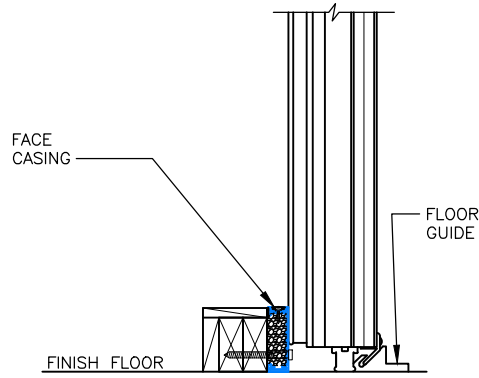

⑨ SCALE: 1/4" = 1'-0"

⑩

⑪ SCALE: 1/4" = 1'-0"

⑫ SCALE: 1/4" = 1'-0"

Page 3/4
Bi-Parting Horizontal Electric Slide Door with Face Casings
Model EFD-BPHES
 Bottom Door Guide
 Exterior Pull Handle with Interior Recessed Handle

- ⑨ ELEVATION – HIGH SILL BI-PARTING DOOR (EXTERIOR)
- ⑩ SECTION – HIGH SILL BI-PARTING DOOR
- ⑪ ELEVATION – HIGH SILL BI-PARTING DOOR (INTERIOR)
- ⑫ JAMB – HIGH SILL BI-PARTING DOOR

ALL DRAWINGS ARE 1/4" = 1'-0" SCALE UNLESS OTHERWISE NOTED

⑬ SCALE: 1" = 1'-0"

⑭ SCALE: 1" = 1'-0"

⑮ SCALE: 1" = 1'-0"

⑯ SCALE: 1" = 1'-0"

⑰ SCALE: 1" = 1'-0"

⑱ SCALE: 1" = 1'-0"

- ⑬ SILL DETAIL – SWEEP BOTTOM
- ⑭ SILL DETAIL – HIGH SILL STEP OVER
- ⑮ SILL DETAIL – HIGH SILL
- ⑯ SILL DETAIL – HIGH SILL WITH SUNKEN BOX FLOOR
- ⑰ SILL DETAIL – HIGH SILL WITH RAMP
- ⑱ HEAD – BI-PARTING DOOR – INSULATED METAL PANEL