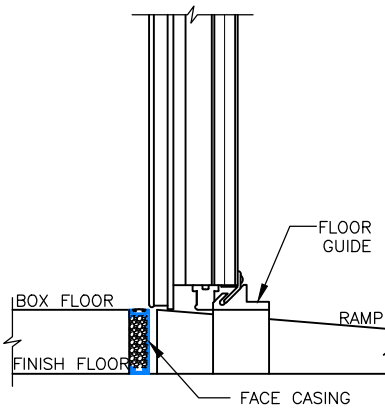

- ⑨ ELEVATION – HIGH SILL BI-PARTING DOOR (EXTERIOR)
- ⑩ SECTION – HIGH SILL BI-PARTING DOOR
- ⑪ ELEVATION – HIGH SILL BI-PARTING DOOR (INTERIOR)
- ⑫ JAMB – HIGH SILL BI-PARTING DOOR

ALL DRAWINGS ARE 1/4" = 1'-0" SCALE UNLESS OTHERWISE NOTED

⑬ SCALE: 1" = 1'-0"

⑭ SCALE: 1" = 1'-0"

⑮ SCALE: 1" = 1'-0"

⑯ SCALE: 1" = 1'-0"

⑰ SCALE: 1" = 1'-0"

⑱ SCALE: 1" = 1'-0"

- ⑬ SILL DETAIL – SWEEP BOTTOM
- ⑭ SILL DETAIL – HIGH SILL STEP OVER
- ⑮ SILL DETAIL – HIGH SILL
- ⑯ SILL DETAIL – HIGH SILL WITH SUNKEN BOX FLOOR
- ⑰ SILL DETAIL – HIGH SILL WITH RAMP
- ⑱ HEAD – BI-PARTING DOOR – INSULATED METAL PANEL

Page 4/4
Bi-Parting Horizontal Electric Slide Door with Face Casings
Model EFD-BPHES
 Bottom Door Guide
 Exterior Pull Handle with Interior Recessed Handle