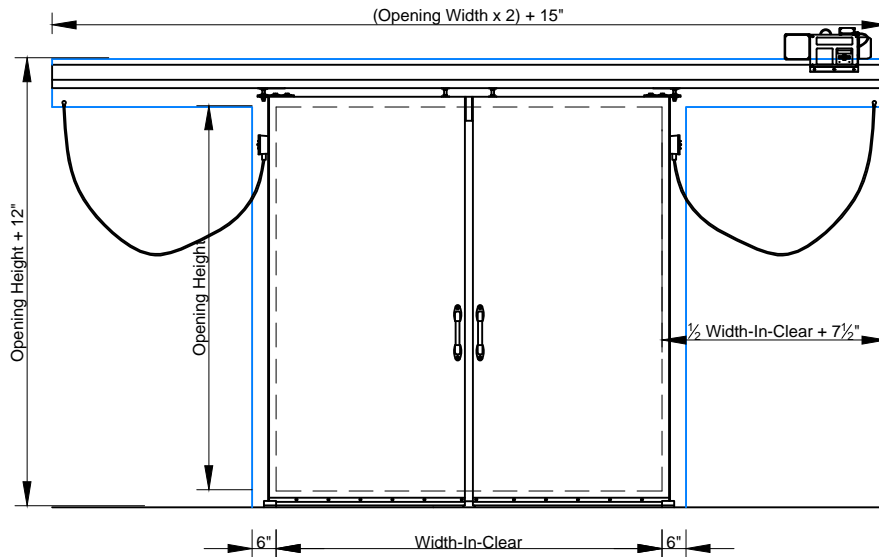

① SCALE: 1/4" = 1'-0"

②

③ SCALE: 1/4" = 1'-0"

④ SCALE: 1/4" = 1'-0"

Bi-Parting Horizontal Electric Slide Door with Face Casings

Model EFD-BPHES

Bottom Door Guide

Exterior Pull Handle with Interior Recessed Handle

- ① ELEVATION – SWEEP BOTTOM BI-PARTING DOOR (EXTERIOR)
- ② SECTION – SWEEP BOTTOM BI-PARTING DOOR
- ③ ELEVATION – SWEEP BOTTOM BI-PARTING DOOR (INTERIOR)
- ④ JAMB – SWEEP BOTTOM BI-PARTING DOOR

⑤ SCALE: 1/4" = 1'-0"

⑥

⑦ SCALE: 1/4" = 1'-0"

⑧ SCALE: 1/4" = 1'-0"

Bi-Parting Horizontal Electric Slide Door with Face Casings

Model EFD-BPHES

Bottom Door Guide

Exterior Pull Handle with Interior Recessed Handle

- ⑤ ELEVATION – HIGH SILL STEP OVER BI-PARTING DOOR (EXTERIOR)
- ⑥ SECTION – HIGH SILL STEP OVER BI-PARTING DOOR
- ⑦ ELEVATION – HIGH SILL STEP OVER BI-PARTING DOOR (INTERIOR)
- ⑧ JAMB – HIGH SILL STEP OVER BI-PARTING DOOR

⑨ SCALE: 1/4" = 1'-0"

⑩

⑪ SCALE: 1/4" = 1'-0"

⑫ SCALE: 1/4" = 1'-0"

Page 3/4
Bi-Parting Horizontal Electric Slide Door with Face Casings
Model EFD-BPHES
 Bottom Door Guide
 Exterior Pull Handle with Interior Recessed Handle