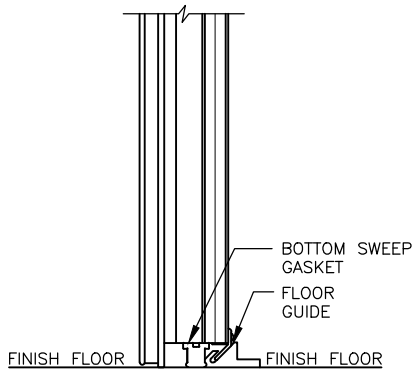

⑥

⑦ SCALE: 1/4" = 1'-0"

⑧ SCALE: 1/4" = 1'-0"

Bi-Parting Horizontal Electric Slide Door with Face Casings

Model EFD-BPHES

Bottom Door Guide

Exterior Pull Handle with Interior Recessed Handle

- ⑤ ELEVATION – HIGH SILL STEP OVER BI-PARTING DOOR (EXTERIOR)
- ⑥ SECTION – HIGH SILL STEP OVER BI-PARTING DOOR
- ⑦ ELEVATION – HIGH SILL STEP OVER BI-PARTING DOOR (INTERIOR)
- ⑧ JAMB – HIGH SILL STEP OVER BI-PARTING DOOR

⑨ SCALE: 1/4" = 1'-0"

⑩

⑪ SCALE: 1/4" = 1'-0"

⑫ SCALE: 1/4" = 1'-0"

Page 3/4
Bi-Parting Horizontal Electric Slide Door with Face Casings
Model EFD-BPHES
 Bottom Door Guide
 Exterior Pull Handle with Interior Recessed Handle

- ⑨ ELEVATION – HIGH SILL BI-PARTING DOOR (EXTERIOR)
- ⑩ SECTION – HIGH SILL BI-PARTING DOOR
- ⑪ ELEVATION – HIGH SILL BI-PARTING DOOR (INTERIOR)
- ⑫ JAMB – HIGH SILL BI-PARTING DOOR

ALL DRAWINGS ARE 1/4" = 1'-0" SCALE UNLESS OTHERWISE NOTED

⑬ SCALE: 1" = 1'-0"

⑭ SCALE: 1" = 1'-0"

⑮ SCALE: 1" = 1'-0"

⑯ SCALE: 1" = 1'-0"

⑰ SCALE: 1" = 1'-0"

⑱ SCALE: 1" = 1'-0"

- ⑬ SILL DETAIL – SWEEP BOTTOM
- ⑭ SILL DETAIL – HIGH SILL STEP OVER
- ⑮ SILL DETAIL – HIGH SILL
- ⑯ SILL DETAIL – HIGH SILL WITH SUNKEN BOX FLOOR
- ⑰ SILL DETAIL – HIGH SILL WITH RAMP
- ⑱ HEAD – BI-PARTING DOOR – INSULATED METAL PANEL