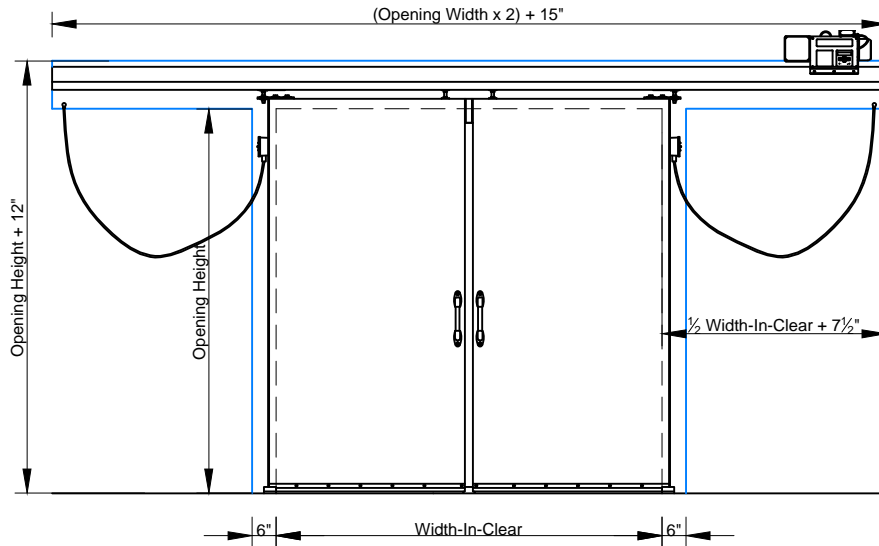

① SCALE: 1/4" = 1'-0"

②

③ SCALE: 1/4" = 1'-0"

④ SCALE: 1/4" = 1'-0"

Bi-Parting Horizontal Electric Slide Door with Face Casings

Model EFD-BPHES

Bottom Door Guide

Exterior Pull Handle with Interior Recessed Handle

- ① ELEVATION – SWEEP BOTTOM BI-PARTING DOOR (EXTERIOR)
- ② SECTION – SWEEP BOTTOM BI-PARTING DOOR
- ③ ELEVATION – SWEEP BOTTOM BI-PARTING DOOR (INTERIOR)
- ④ JAMB – SWEEP BOTTOM BI-PARTING DOOR

⑤ SCALE: 1/4" = 1'-0"

⑥

⑦ SCALE: 1/4" = 1'-0"

⑧ SCALE: 1/4" = 1'-0"

Bi-Parting Horizontal Electric Slide Door with Face Casings

Model EFD-BPHES

Bottom Door Guide

Exterior Pull Handle with Interior Recessed Handle

- ⑤ ELEVATION – HIGH SILL STEP OVER BI-PARTING DOOR (EXTERIOR)
- ⑥ SECTION – HIGH SILL STEP OVER BI-PARTING DOOR
- ⑦ ELEVATION – HIGH SILL STEP OVER BI-PARTING DOOR (INTERIOR)
- ⑧ JAMB – HIGH SILL STEP OVER BI-PARTING DOOR

⑨ SCALE: 1/4" = 1'-0"

⑩

⑪ SCALE: 1/4" = 1'-0"

⑫ SCALE: 1/4" = 1'-0"

Page 3/4
Bi-Parting Horizontal Electric Slide Door with Face Casings
Model EFD-BPHES
 Bottom Door Guide
 Exterior Pull Handle with Interior Recessed Handle