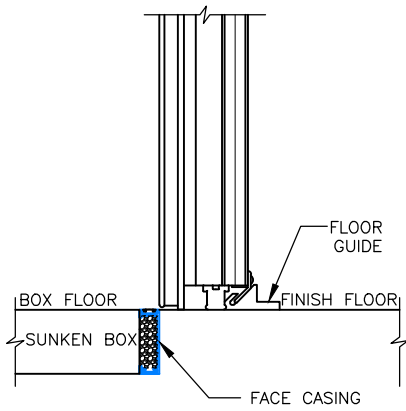

⑨ SCALE: 1/4" = 1'-0"

⑩

⑪ SCALE: 1/4" = 1'-0"

⑫ SCALE: 1/4" = 1'-0"

Page 3/4
Bi-Parting Horizontal Electric Slide Door with Face Casings
Model EFD-BPHES
 Bottom Door Guide
 Exterior Pull Handle with Interior Recessed Handle

- ⑨ ELEVATION – HIGH SILL BI-PARTING DOOR (EXTERIOR)
- ⑩ SECTION – HIGH SILL BI-PARTING DOOR
- ⑪ ELEVATION – HIGH SILL BI-PARTING DOOR (INTERIOR)
- ⑫ JAMB – HIGH SILL BI-PARTING DOOR

ALL DRAWINGS ARE 1/4" = 1'-0" SCALE UNLESS OTHERWISE NOTED

⑬ SCALE: 1" = 1'-0"

⑭ SCALE: 1" = 1'-0"

⑮ SCALE: 1" = 1'-0"

⑯ SCALE: 1" = 1'-0"

⑰ SCALE: 1" = 1'-0"

⑱ SCALE: 1" = 1'-0"

- ⑬ SILL DETAIL – SWEEP BOTTOM
- ⑭ SILL DETAIL – HIGH SILL STEP OVER
- ⑮ SILL DETAIL – HIGH SILL
- ⑯ SILL DETAIL – HIGH SILL WITH SUNKEN BOX FLOOR
- ⑰ SILL DETAIL – HIGH SILL WITH RAMP
- ⑱ HEAD – BI-PARTING DOOR – INSULATED METAL PANEL